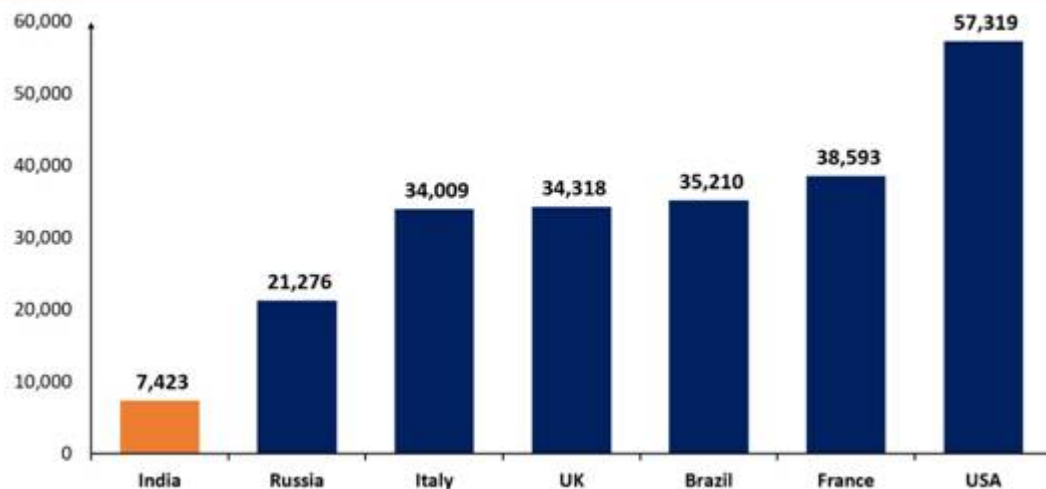

Cases per million population – Amongst the lowest in the world

Source: WHO COVID-19 Dashboard updated December 2020