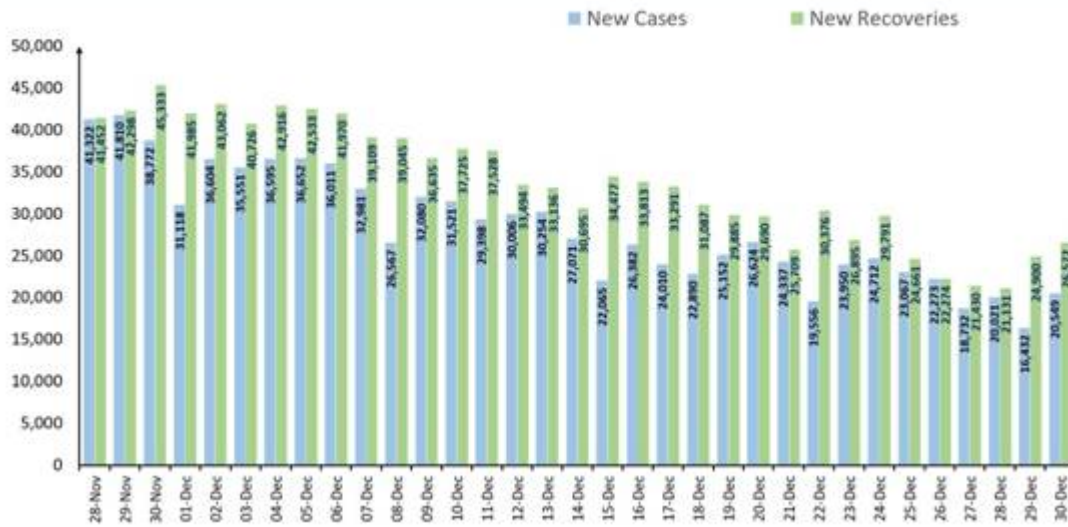

Daily recoveries have outnumbered the daily new cases since **last 33 days successively**. In the last 24 hours, **20,549** persons were found to be COVID positive in the country. During the same period, **26,572** new recoveries were registered ensuring drop in the Active Caseload.

India's cumulative recoveries stand at **98,34,141 today**. **This is the highest globally**. The Recovery Rate has also reached nearly **96% (95.99%)**. The gap between recoveries and active cases is consistently widening (**95,71,869**).

New recoveries have exceeded new cases continuously in the last 33 days

India's total Active Caseload of **2,62,272** consists of just **2.56%** of India's Total Positive Cases. The new recoveries have led to a net decline of **6,309** in the Total Active cases.

When compared globally, India's Cases per million population are **amongst the lowest in the world (7,423)**. Countries such as Russia, Italy UK, Brazil, France and USA have much higher cases per million population.