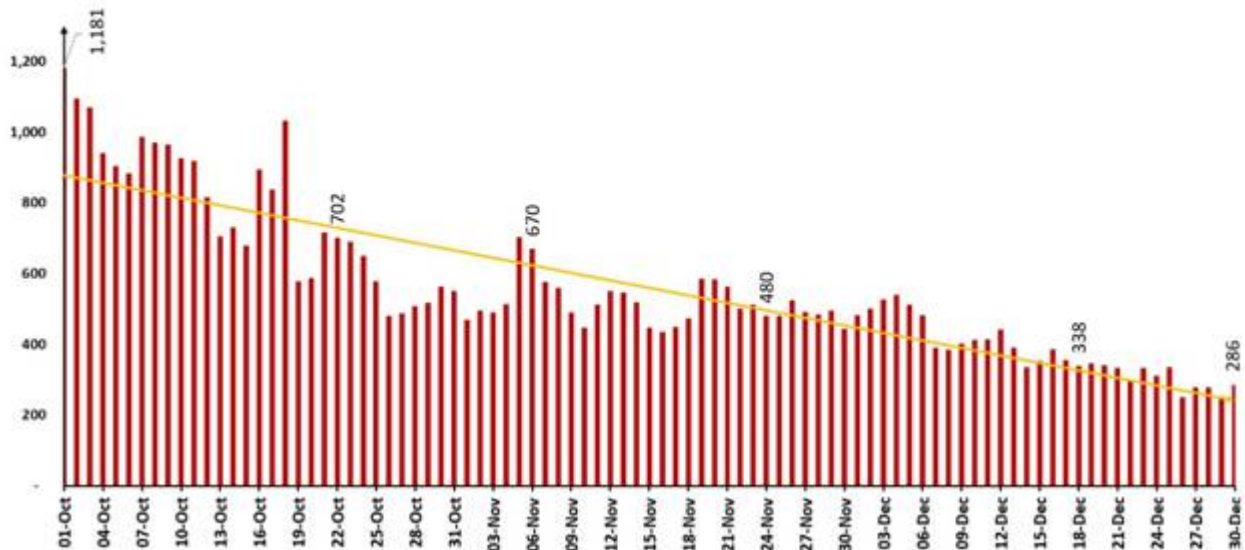

Steady decline in the number of daily deaths

Daily deaths in India are on a sustained decline. Deaths per million population in India (107) are amongst the lowest in the world.