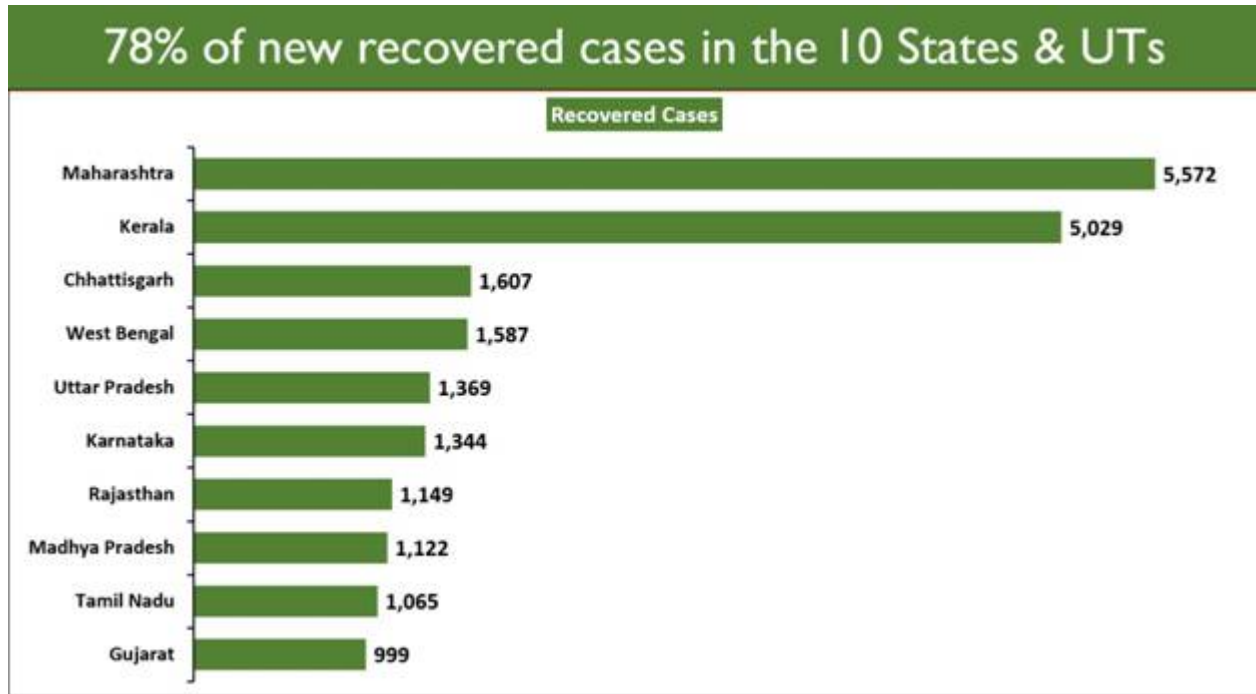

Daily recoveries have outnumbered the daily new cases since **last 33 days successively**. In the last 24 hours, **20,549** persons were found to be COVID positive in the country. During the same period, **26,572** new recoveries were registered ensuring drop in the Active Caseload.

When compared globally, India's Cases per million population are **amongst the lowest in the world (7,423)**. Countries such as Russia, Italy UK, Brazil, France and USA have much higher cases per million population.

Cases per million population – Amongst the lowest in the world

Source: WHO COVID-19 Dashboard updated December 2020

78.44% of the new recovered cases are observed to be concentrated in 10 States/UTs.

Maharashtra has reported the maximum number of single day recoveries with 5,572 newly recovered cases. 5,029 people recovered in Kerala followed by 1,607 in Chhattisgarh.

79.24% of the new cases are from 10 States and UTs.

Kerala reported the highest daily new cases at 5,887. It is followed by Maharashtra with 3,018 new cases. West Bengal recorded 1,244 new cases.

286 case fatalities have been reported in the past 24 hours.