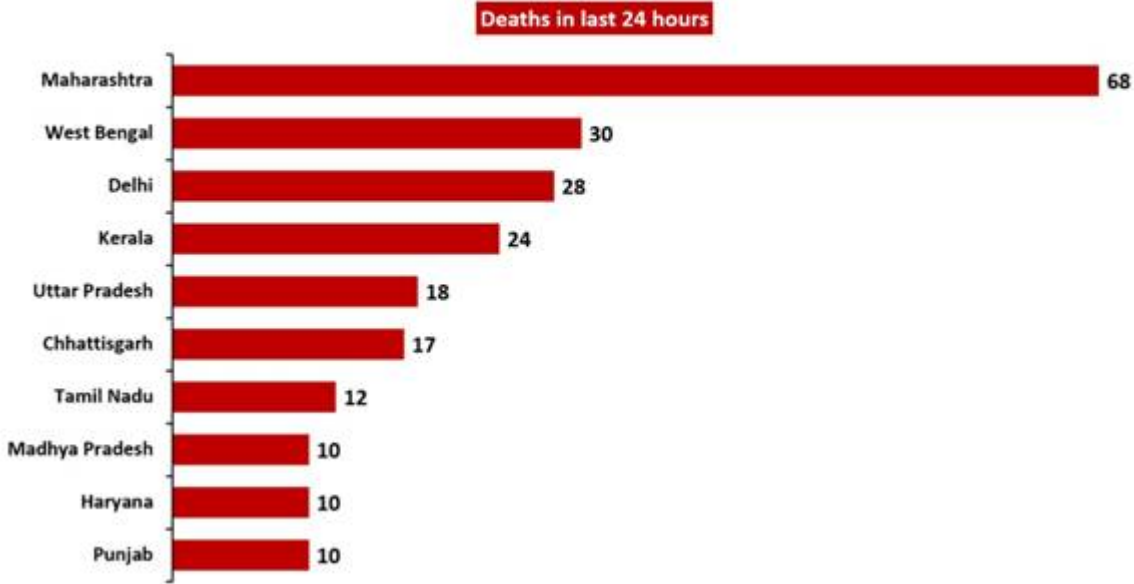

Daily recoveries have outnumbered the daily new cases since **last 33 days successively**. In the last 24 hours, **20,549** persons were found to be COVID positive in the country. During the same period, **26,572** new recoveries were registered ensuring drop in the Active Caseload.

Cases per million population – Amongst the lowest in the world

Source: WHO COVID-19 Dashboard updated December 2020

78.44% of the new recovered cases are observed to be concentrated in 10 States/UTs.

Maharashtra has reported the maximum number of single day recoveries with 5,572 newly recovered cases. 5,029 people recovered in Kerala followed by 1,607 in Chhattisgarh.

79.24% of the new cases are from 10 States and UTs.

Kerala reported the highest daily new cases at 5,887. It is followed by Maharashtra with 3,018 new cases. West Bengal recorded 1,244 new cases.

286 case fatalities have been reported in the past 24 hours.

Ten States/UTs account for **79.37%** of the new deaths. Maharashtra saw the maximum casualties (68). West Bengal and Delhi followed with 30 and 28 daily deaths, respectively.

79% of new deaths in the 10 States & UTs