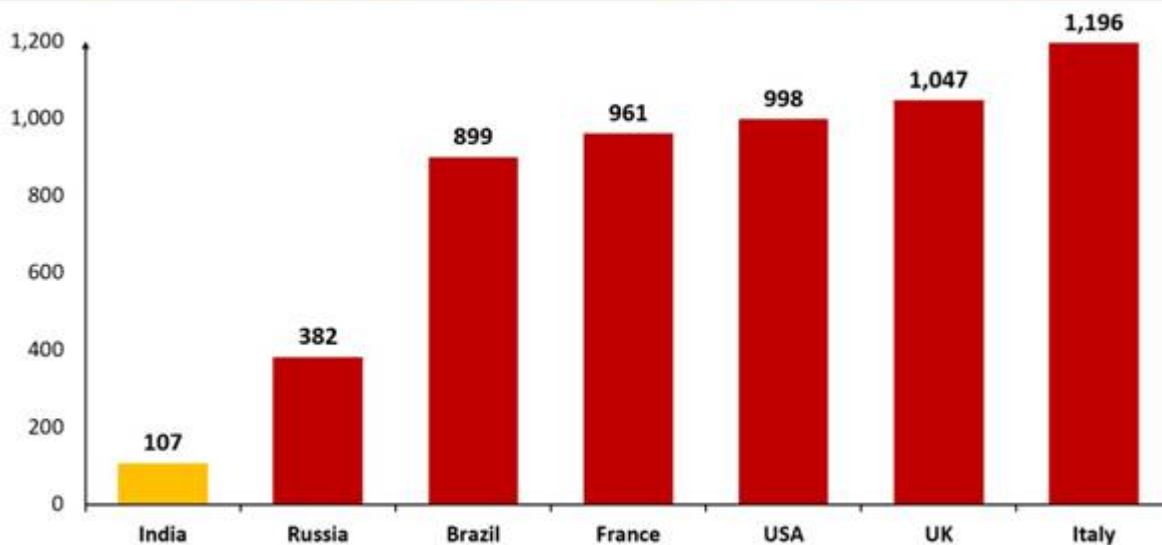

Daily recoveries have outnumbered the daily new cases since **last 33 days successively**. In the last 24 hours, **20,549** persons were found to be COVID positive in the country. During the same period, **26,572** new recoveries were registered ensuring drop in the Active Caseload.

79.24% of the new cases are from 10 States and UTs.

Kerala reported the highest daily new cases at 5,887. It is followed by Maharashtra with 3,018 new cases. West Bengal recorded 1,244 new cases.

286 case fatalities have been reported in the past 24 hours.

Ten States/UTs account for **79.37%** of the new deaths. Maharashtra saw the maximum casualties (68). West Bengal and Delhi followed with 30 and 28 daily deaths, respectively.

79% of new deaths in the 10 States & UTs

Steady decline in the number of daily deaths

Daily deaths in India are on a sustained decline. Deaths per million population in India (107) are amongst the lowest in the world.

Deaths per million population – Amongst the lowest in the world