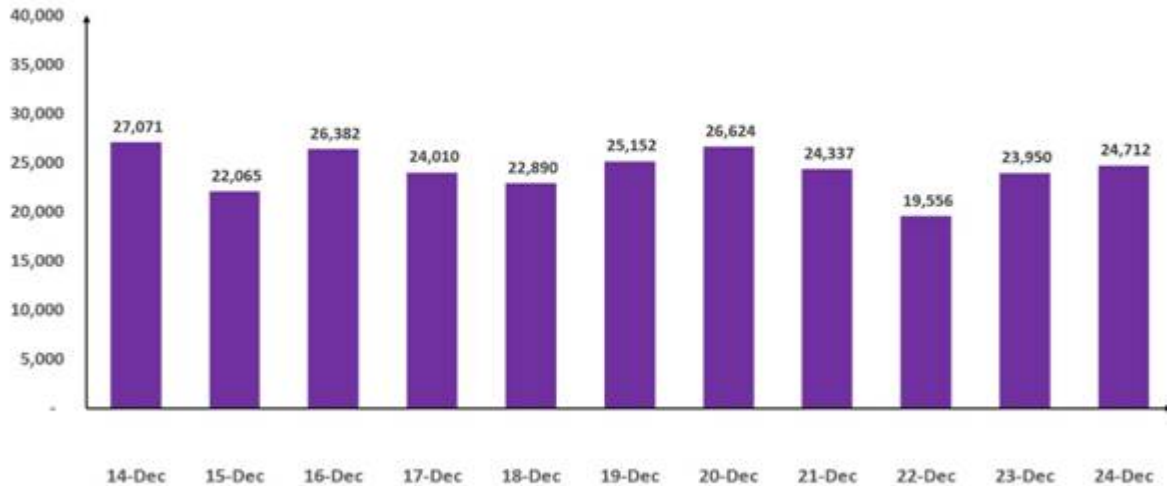

Daily New Cases less than 30,000