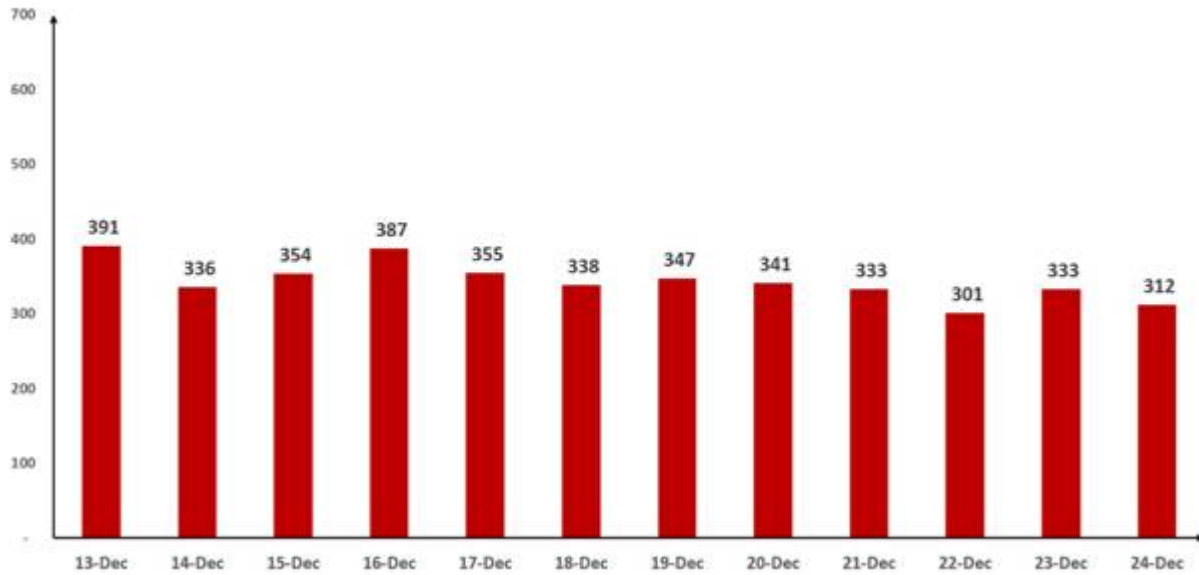

Daily Deaths less than 400

****

MV/SJ

HFV/COVID States data/24th December 2020/1

(Release ID: 1683241) Visitor Counter : 54

Read this release in: Hindi , Manipuri