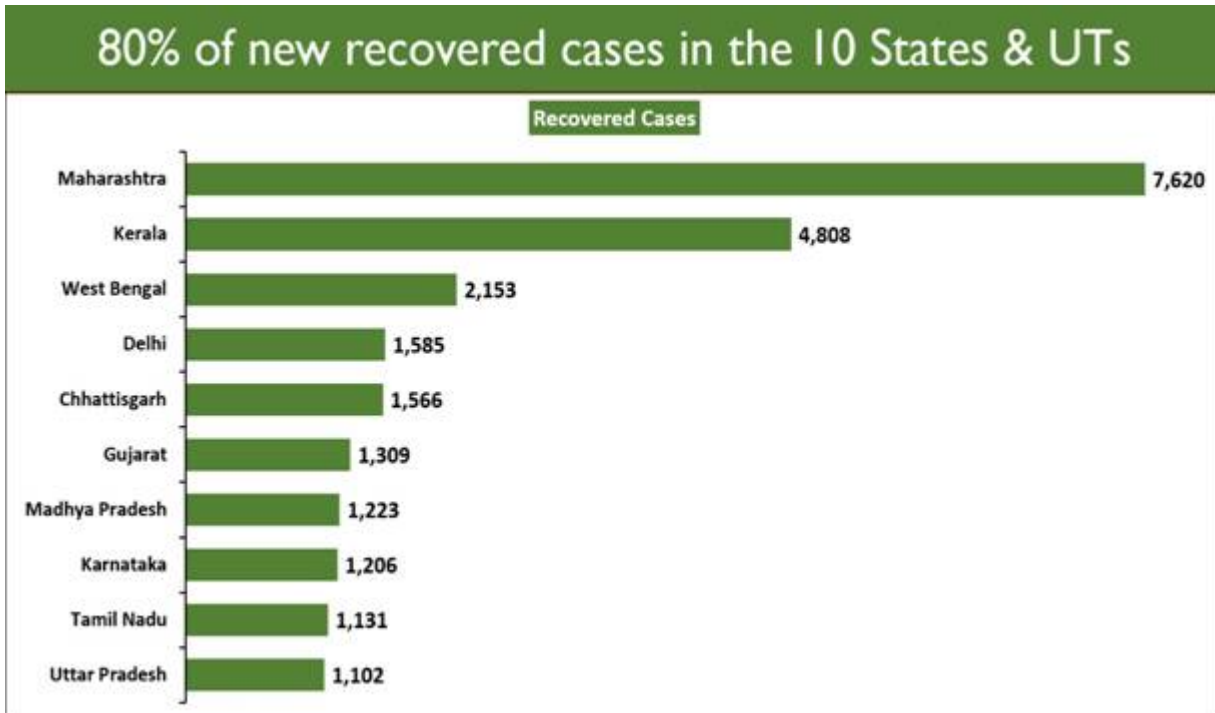

A net decline of **5,391** cases from the total active caseload was registered in the last 24 hours.

Active cases continue to decline, now below 3 lakhs

Daily recoveries have outnumbered the daily new cases since nearly a month (**27 days**). In the last 24 hours, only **24,712** persons were found to be COVID positive in the country. During the same period, **29,791** new recoveries were registered ensuring drop in the Active Caseload.

India has recorded **less than 30,000 daily new cases continuously since the last 11 days**.

## Daily New Cases less than 30,000

Total Recoveries are nearing **97 lakhs (96,93,173)**. The Recovery Rate has also increased to **95.75%**.

**79.56%** of the new recovered cases are observed to be concentrated in 10 States/UTs.

Maharashtra has reported the maximum number of single day recoveries with 7,620 newly recovered cases. 4,808 people recovered in Kerala in the past 24 hours followed by 2,153 in West Bengal.

**76.48%** of the new cases are from 10 States and UTs.