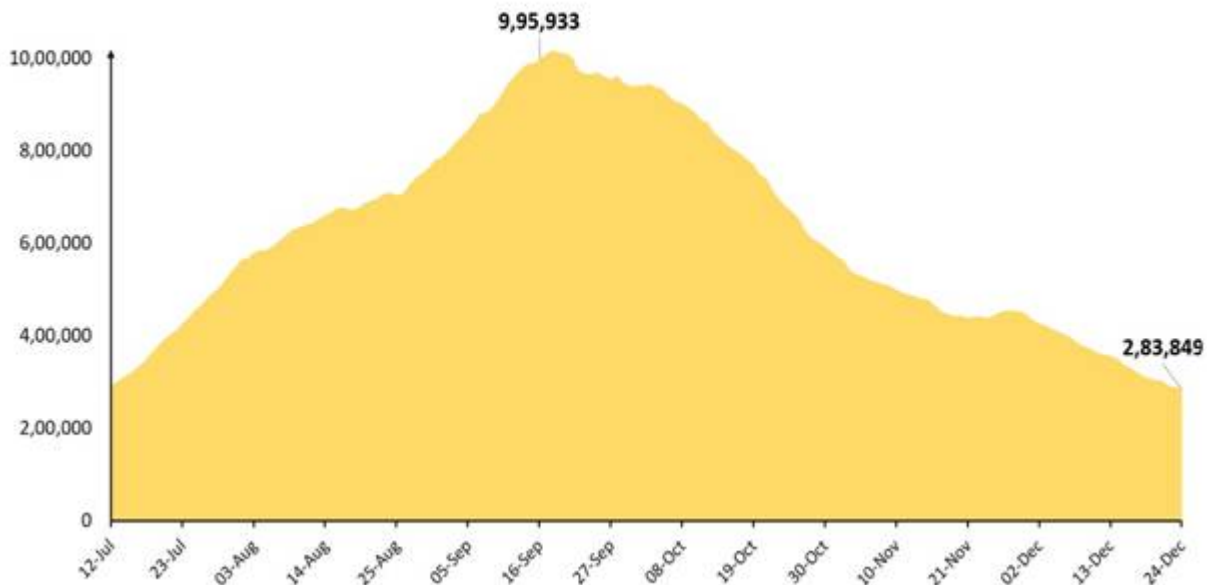

## India's Active Caseload continues to decline, stands at 2.83 lakh today

Less than 30K daily cases continuously since past  
11 days

Daily Fatalities less than 400 for the past 12 days

Posted On: 24 DEC 2020 11:03AM by PIB Delhi

The ongoing trend of contraction of India's total active cases continues. The active caseload of the country stands at **2,83,849** today. The share of Active Cases in the total Positive Cases has further shrunk to **2.80%**.

A net decline of **5,391** cases from the total active caseload was registered in the last 24 hours.

Active cases continue to decline, now below 3 lakhs

Daily recoveries have outnumbered the daily new cases since nearly a month (**27 days**). In the last 24 hours, only **24,712** persons were found to be COVID positive in the country. During the same period, **29,791** new recoveries were registered ensuring drop in the Active Caseload.

India has recorded **less than 30,000 daily new cases continuously since the last 11 days**.