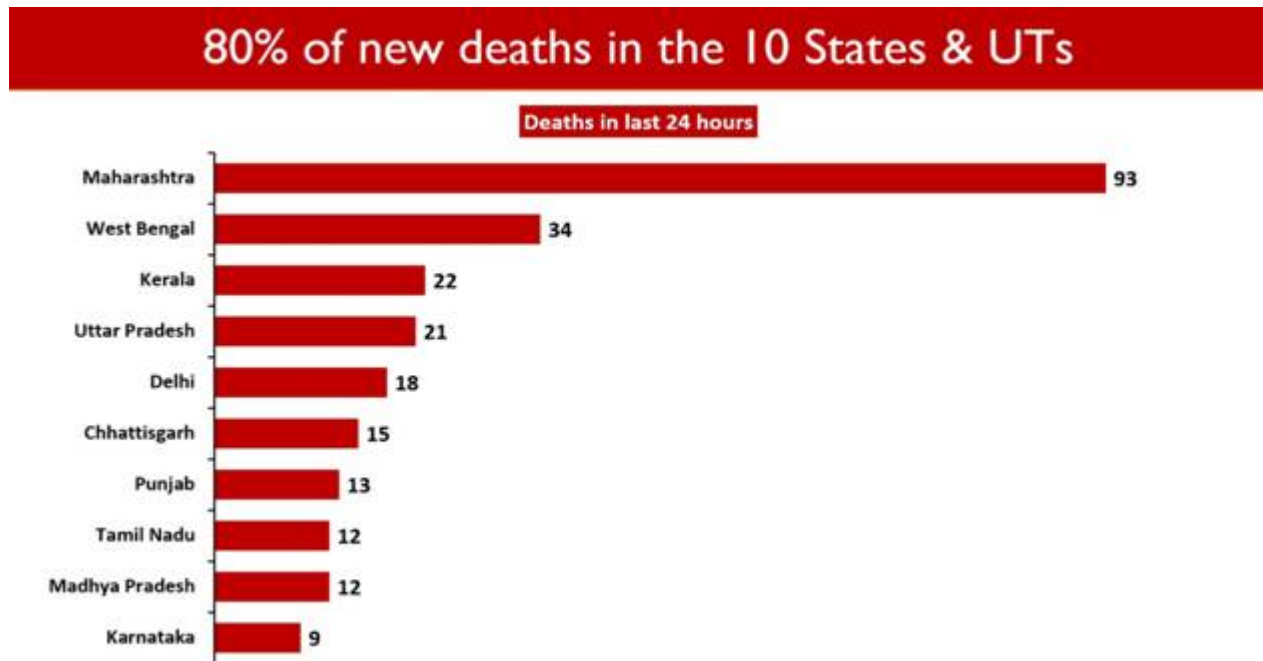

Daily deaths in India are on a sustained decline. **Less than 400 daily deaths** have been registered for the **last 12 days**.