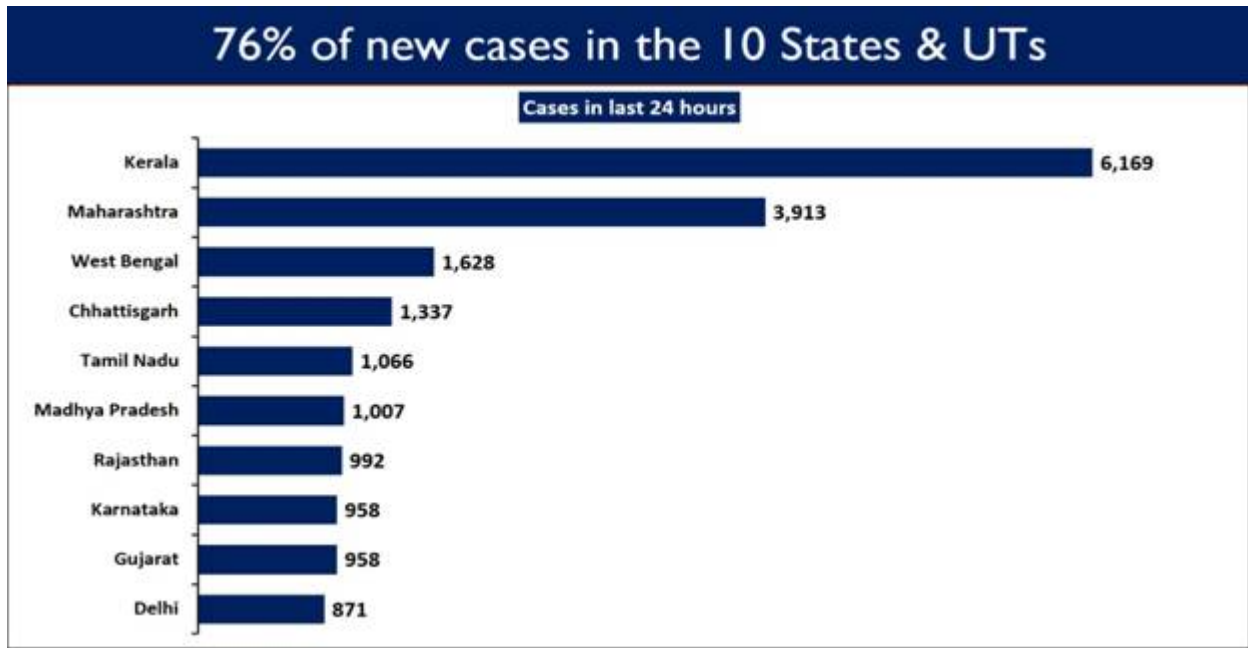

312 case fatalities have been reported in the past 24 hours.

Ten States/UTs account for **79.81%** of new deaths. Maharashtra saw the maximum casualties (93). West Bengal and Kerala follow with 34 and 22 daily deaths, respectively.