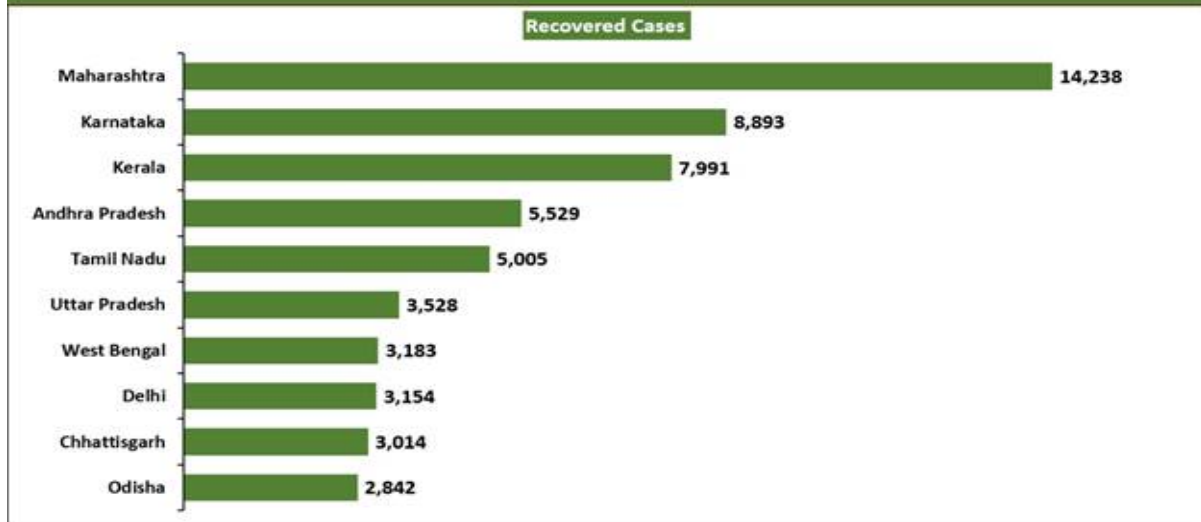

Following the national trend, 22 States/UTs have less than 20,000 active cases.

22 States & UTs have less than 20,000 active cases

13 States/UTs have more than 20,000 but less than 50,000 active cases, while 3 States/UTs have more than 50,000 active cases.

13 States & UTs have more than 20,000 active cases

The declining trend of the active cases is complemented by the unbroken rising number of recovered cases. The total recovered cases stand at **65,97,209**. The gap between Recovered cases and Active cases has crossed **58 lakh (58,13,898)**. The national Recovery Rate has further improved to **88.03%**.

72,614 COVID patients have recovered and discharged in the last 24 hours whereas the new confirmed cases stand at **61,871**.

79% of the new recovered cases are observed to be concentrated in 10 States/UTs.

Maharashtra has contributed the maximum with more than 14,000 single day recovery.

79% of new recovered cases in the 10 States & UTs

61,871 new confirmed cases were recorded in the last 24 hours.

79% of the new cases are from 10 States and UTs.