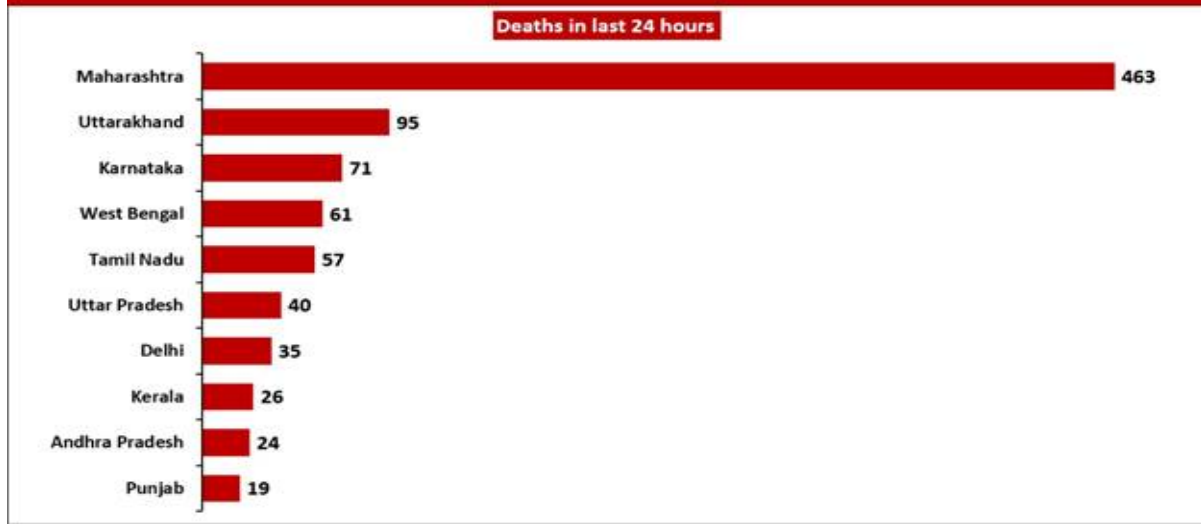

Maharashtra has contributed the maximum with more than 14,000 single day recovery.

79% of new recovered cases in the 10 States & UTs

61,871 new confirmed cases were recorded in the last 24 hours.

79% of the new cases are from 10 States and UTs.

Maharashtra continues to be the State reporting a very high number of new cases with more than 10,000 cases followed by Kerala with more than 9,000 cases.

79% of new cases in the 10 States & UTs

1033 case fatalities have been reported in the past 24 hours.

Of these, ten States/UTs account for **nearly 86%**. More than **44%** of new fatalities reported are from Maharashtra (463 deaths).

86% of new deaths in the 10 States & UTs

MV/SJ

HFW/COVID States data/18thOctober2020/1