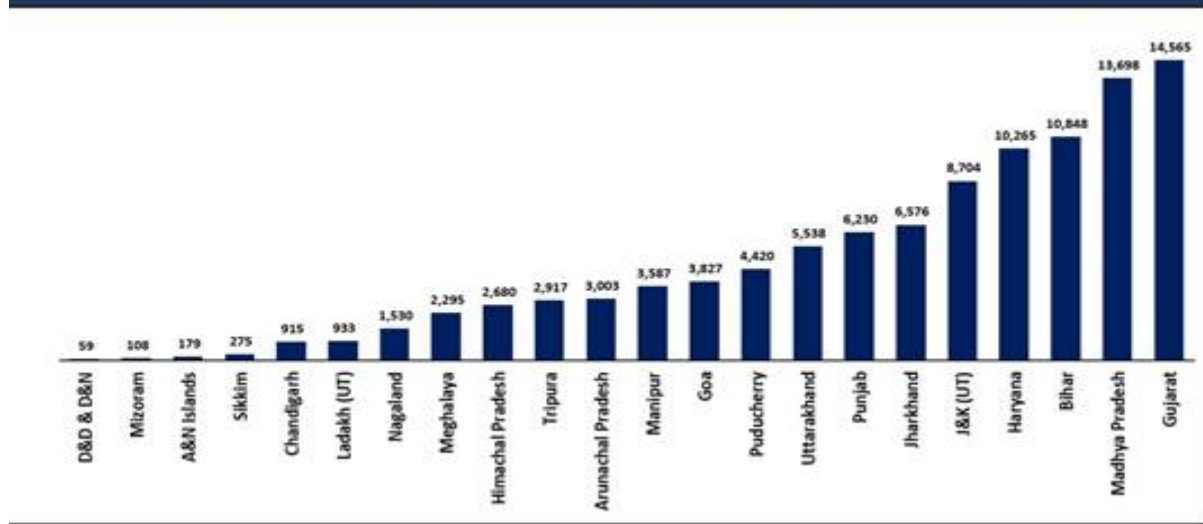

22 States & UTs have less than 20,000 active cases

13 States/UTs have more than 20,000 but less than 50,000 active cases, while 3 States/UTs have more than 50,000 active cases.