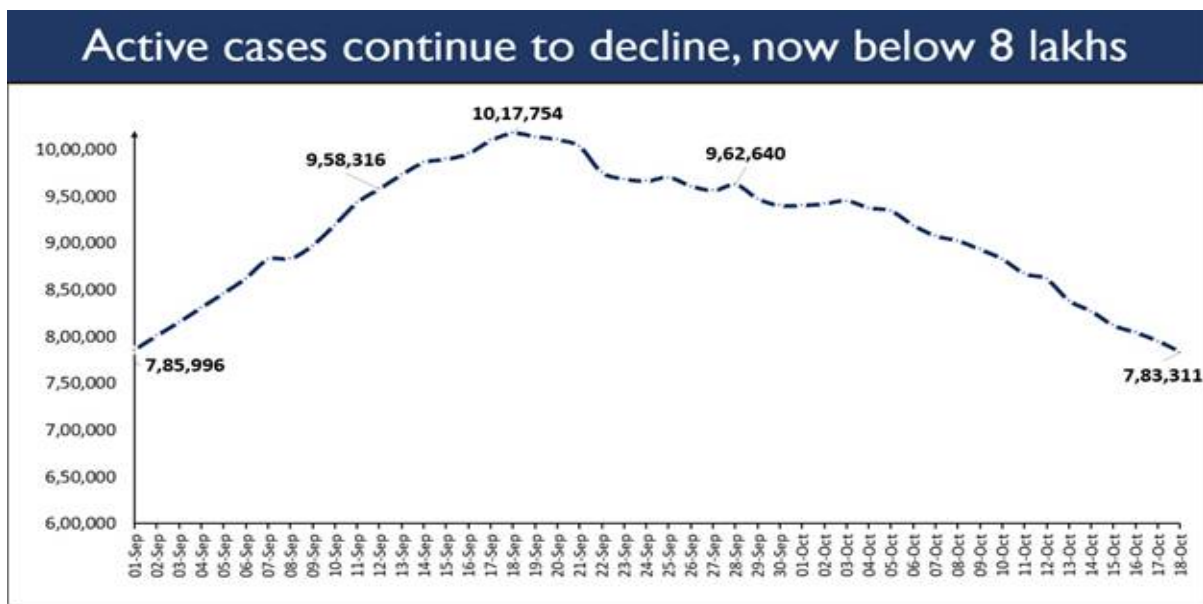

India on a steady trajectory of sustained fall in Active Cases

Number of Active Cases below 8 lakh for the second day

22 States/UTs have less than 20,000 Active Cases

Posted On: 18 OCT 2020 10:56AM by PIB Delhi

India continues to report a trend of steadily declining active cases. The active cases are less than 8 lakh for the second consecutive day and stand at **7,83,311**. The active cases now comprise **10.45%** of the total positive cases of the country.

13 States & UTs have more than 20,000 active cases

The declining trend of the active cases is complemented by the unbroken rising number of recovered cases. The total recovered cases stand at **65,97,209**. The gap between Recovered cases and Active cases has crossed **58 lakh (58,13,898)**. The national Recovery Rate has further improved to **88.03%**.

72,614 COVID patients have recovered and discharged in the last 24 hours whereas the new confirmed cases stand at **61,871**.

79% of the new recovered cases are observed to be concentrated in 10 States/UTs.