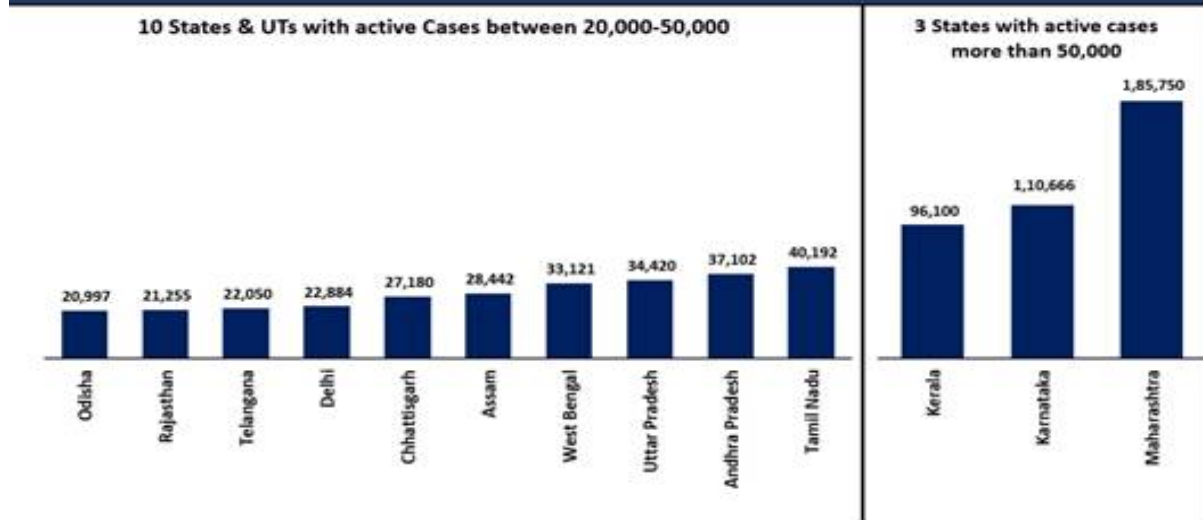

India continues to report a trend of steadily declining active cases. The active cases are less than 8 lakh for the second consecutive day and stand at **7,83,311**. The active cases now comprise **10.45%** of the total positive cases of the country.

Following the national trend, 22 States/UTs have less than 20,000 active cases.

22 States & UTs have less than 20,000 active cases

13 States/UTs have more than 20,000 but less than 50,000 active cases, while 3 States/UTs have more than 50,000 active cases.

13 States & UTs have more than 20,000 active cases

The declining trend of the active cases is complemented by the unbroken rising number of recovered cases. The total recovered cases stand at **65,97,209**. The gap between Recovered cases and Active cases has crossed **58 lakh (58,13,898)**. The national Recovery Rate has further improved to **88.03%**.

72,614 COVID patients have recovered and discharged in the last 24 hours whereas the new confirmed cases stand at **61,871**.

79% of the new recovered cases are observed to be concentrated in 10 States/UTs.