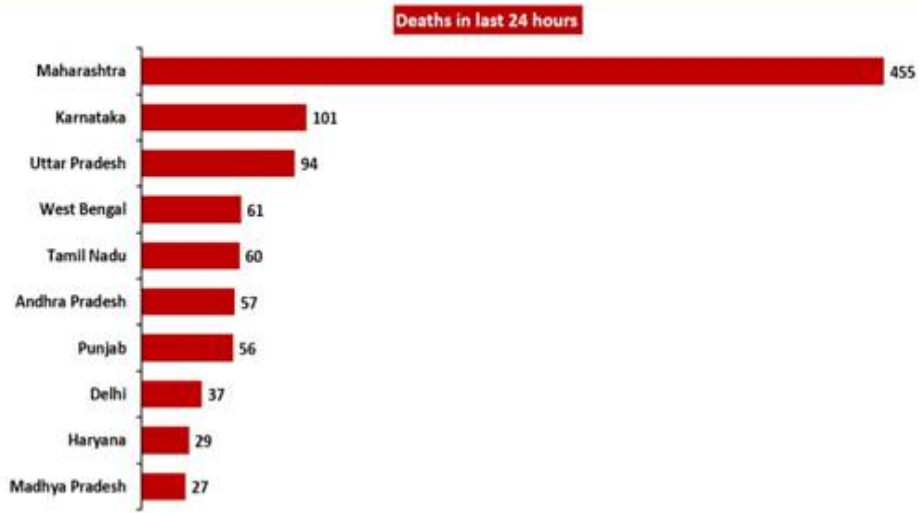

86% of new deaths in the 10 States & UTs

*****

MV/SJ

HFW/COVID States data/21September2020/2

(Release ID: 1657187)